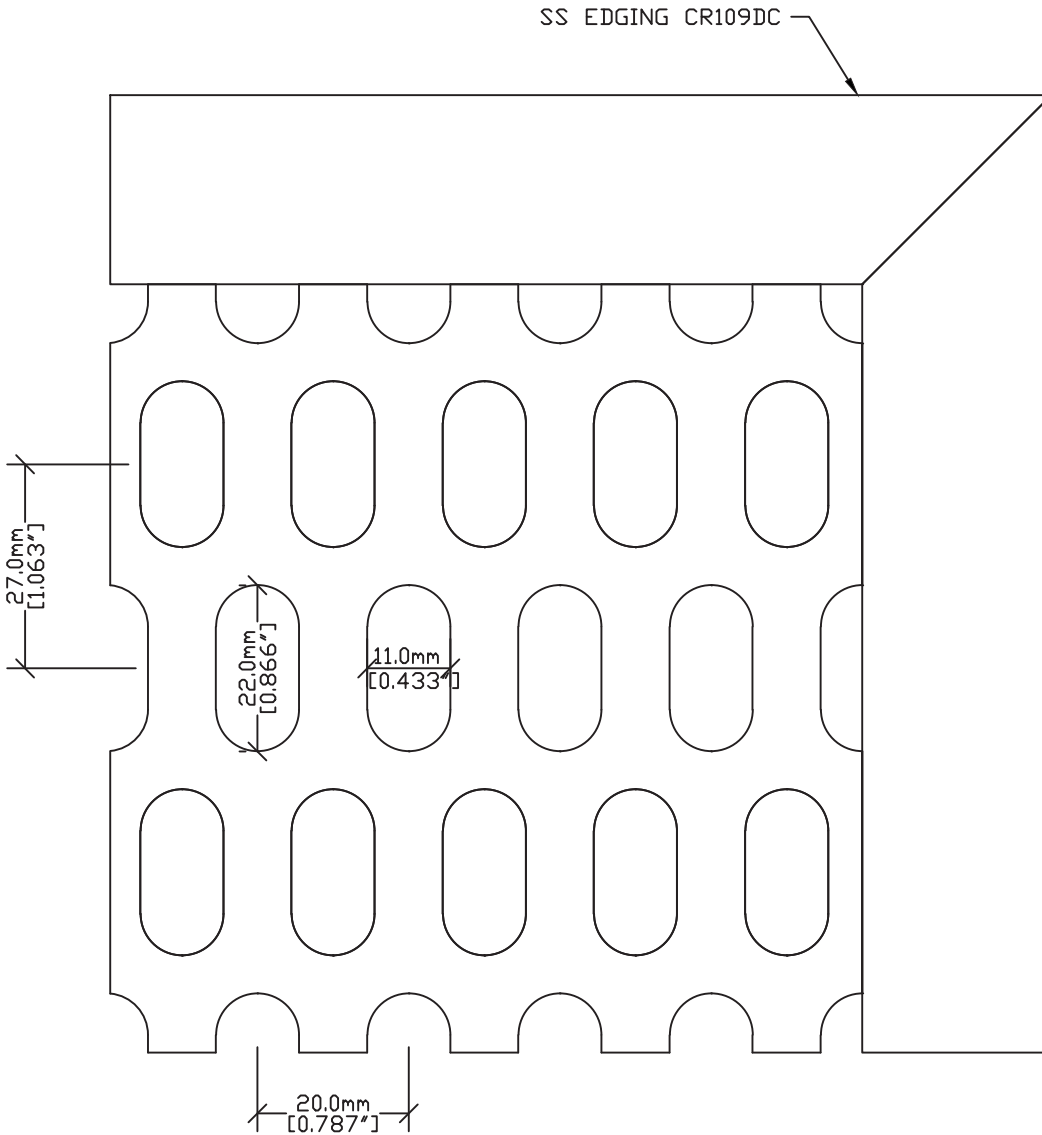

RAILING INFILL PANEL

Perforated Metal, Slotted

VIVA RAILINGS
MODULAR RAILING SYSTEMS

05 7300

ORNAMENTAL HANDRAILS
& RAILINGS

PRODUCT CODE	PMSL-1122
PATTERN TYPE	SLOTTED
SIZE X CENTERS	W 11.0 X L 22.0
OPEN AREA	39%

SS EDGING CR109DC

PMSL-1122
W11.0xL22.0 OPEN AREA 39%

vivarailings.com

VIVA RAILINGS, LLC.

1454 HALSEY WAY, CARROLLTON, TX 75007

PH: 972 353 8482 | FAX: 972 353 0013 | www.vivarailings.com | info@vivarailings.com